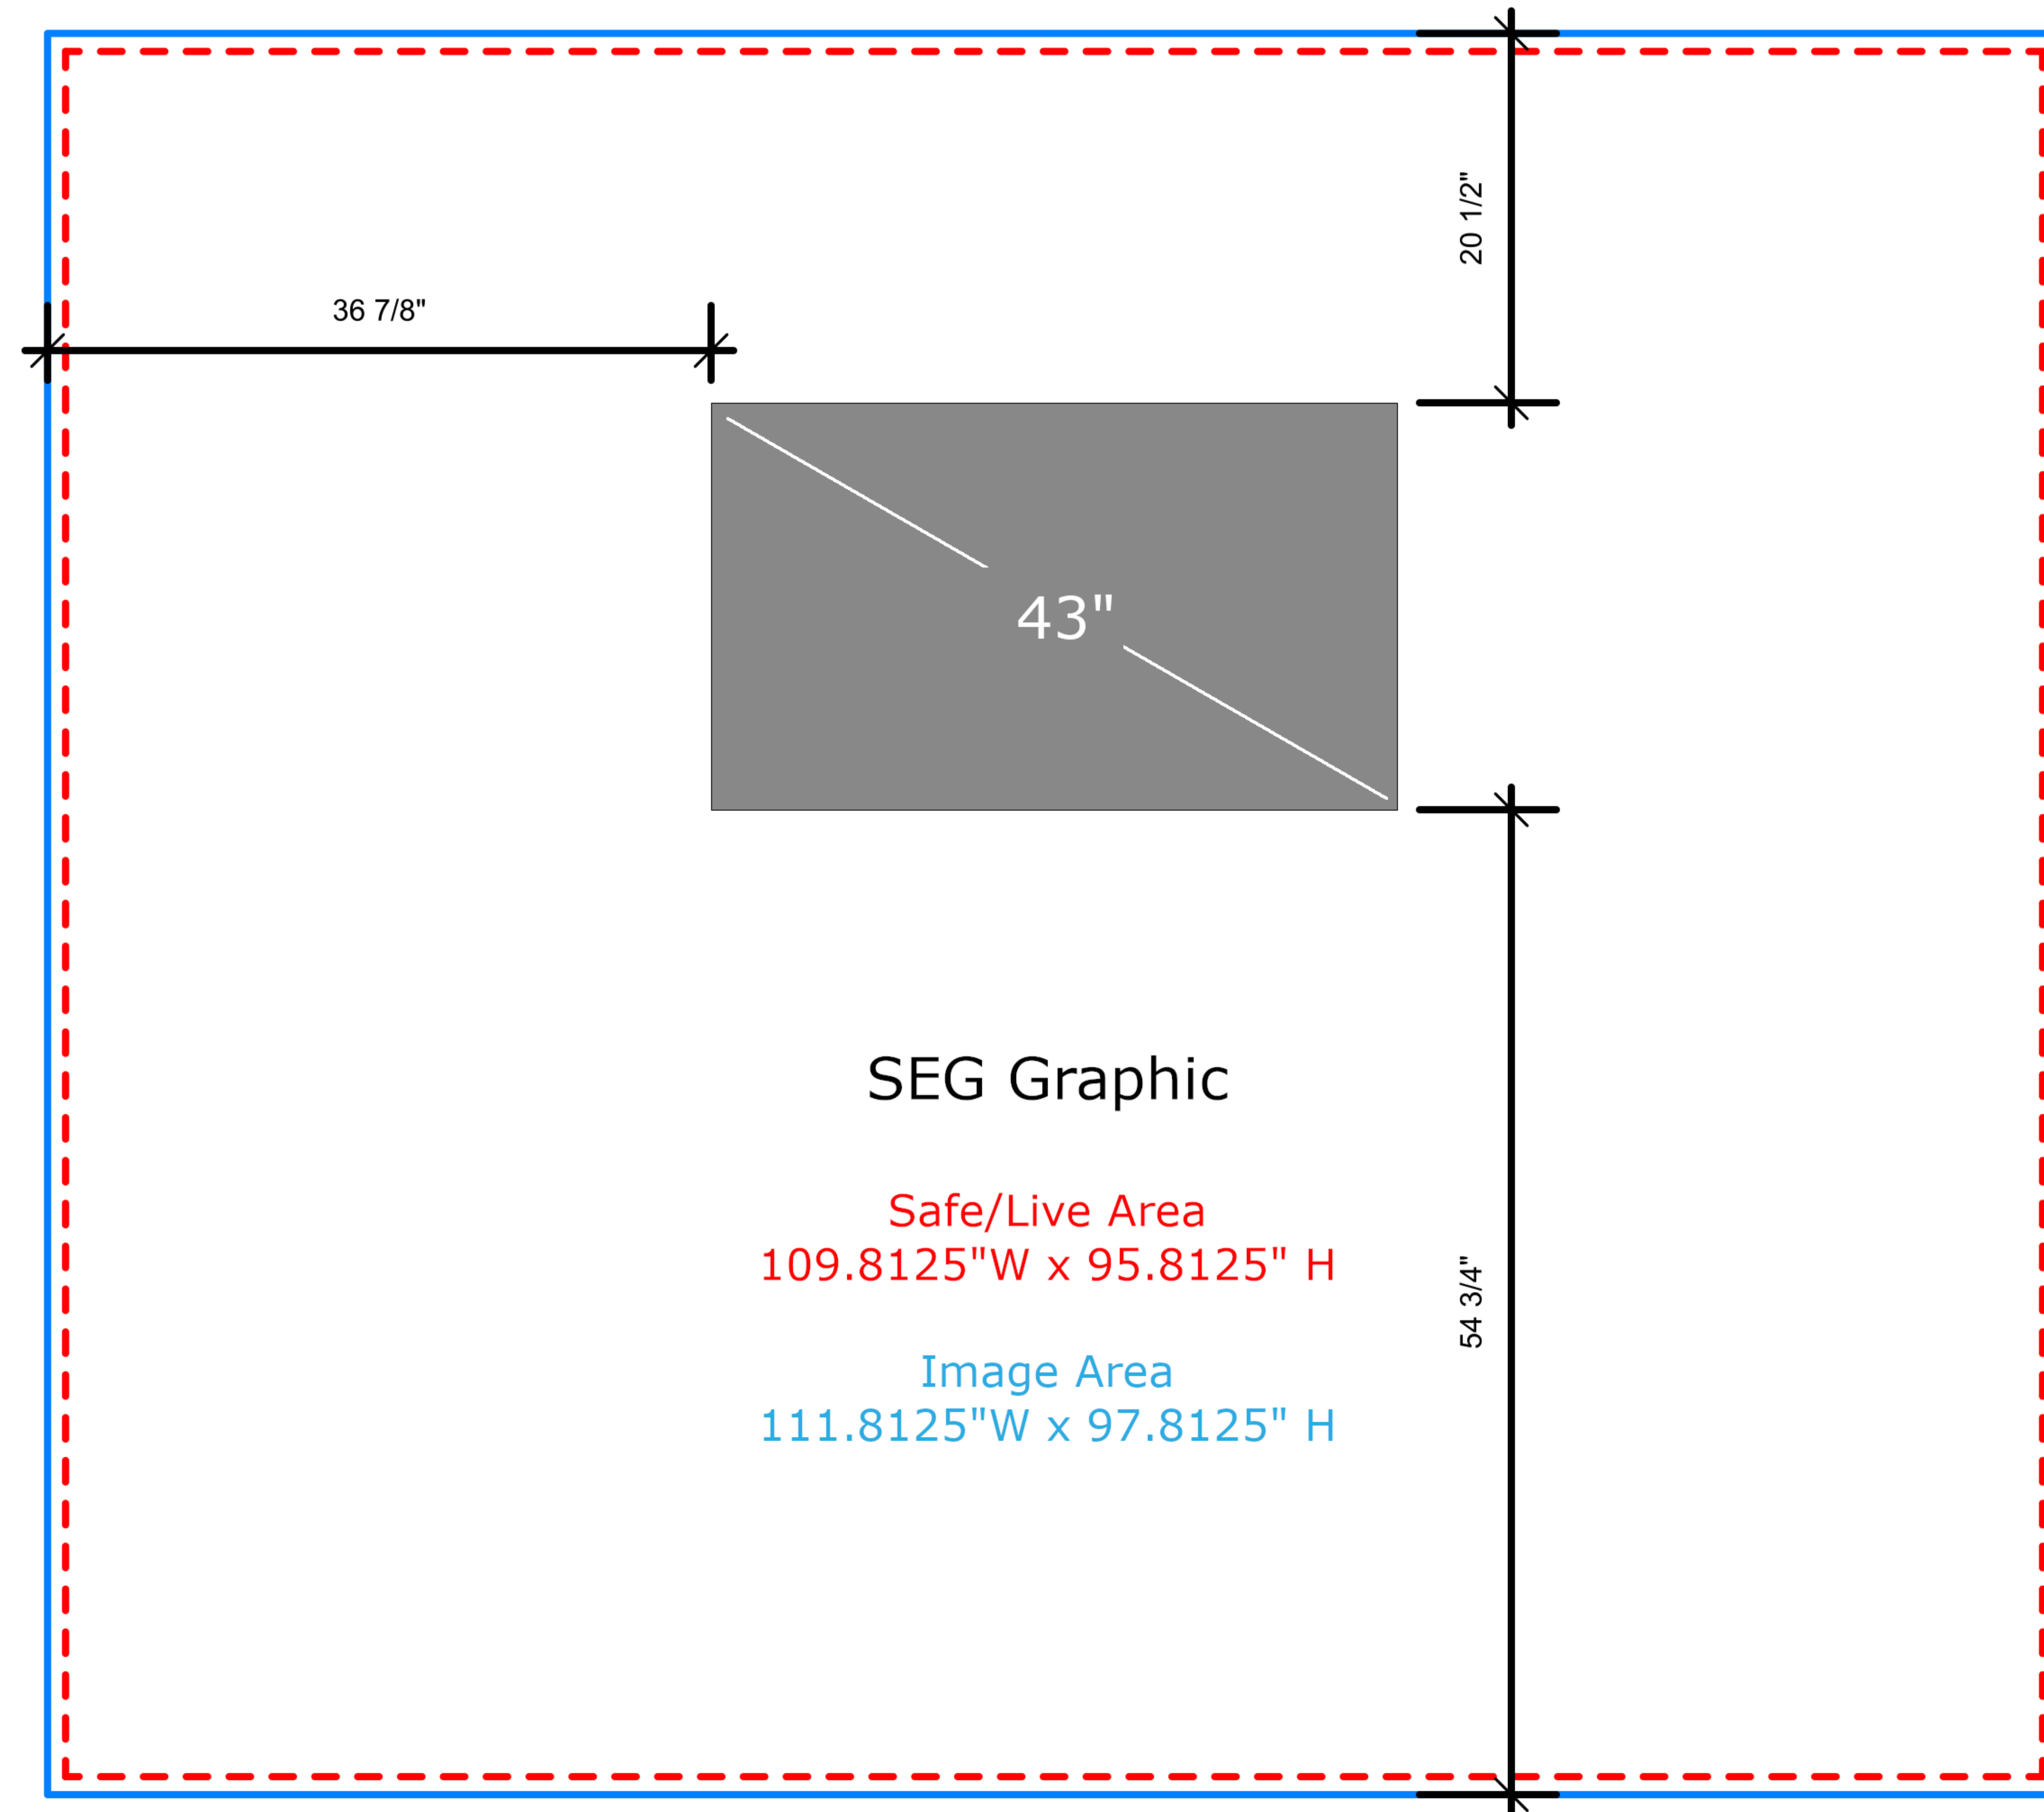

Graphic Template

10x10 SEG Fabric Inline Exhibit

NOTE: All Raster Art (jpg, tiff, psd, png, etc.) must be at least 100 dpi at print size.
Standard kits are often customized. Please check with Customer Service to ensure that this template matches your specific job.