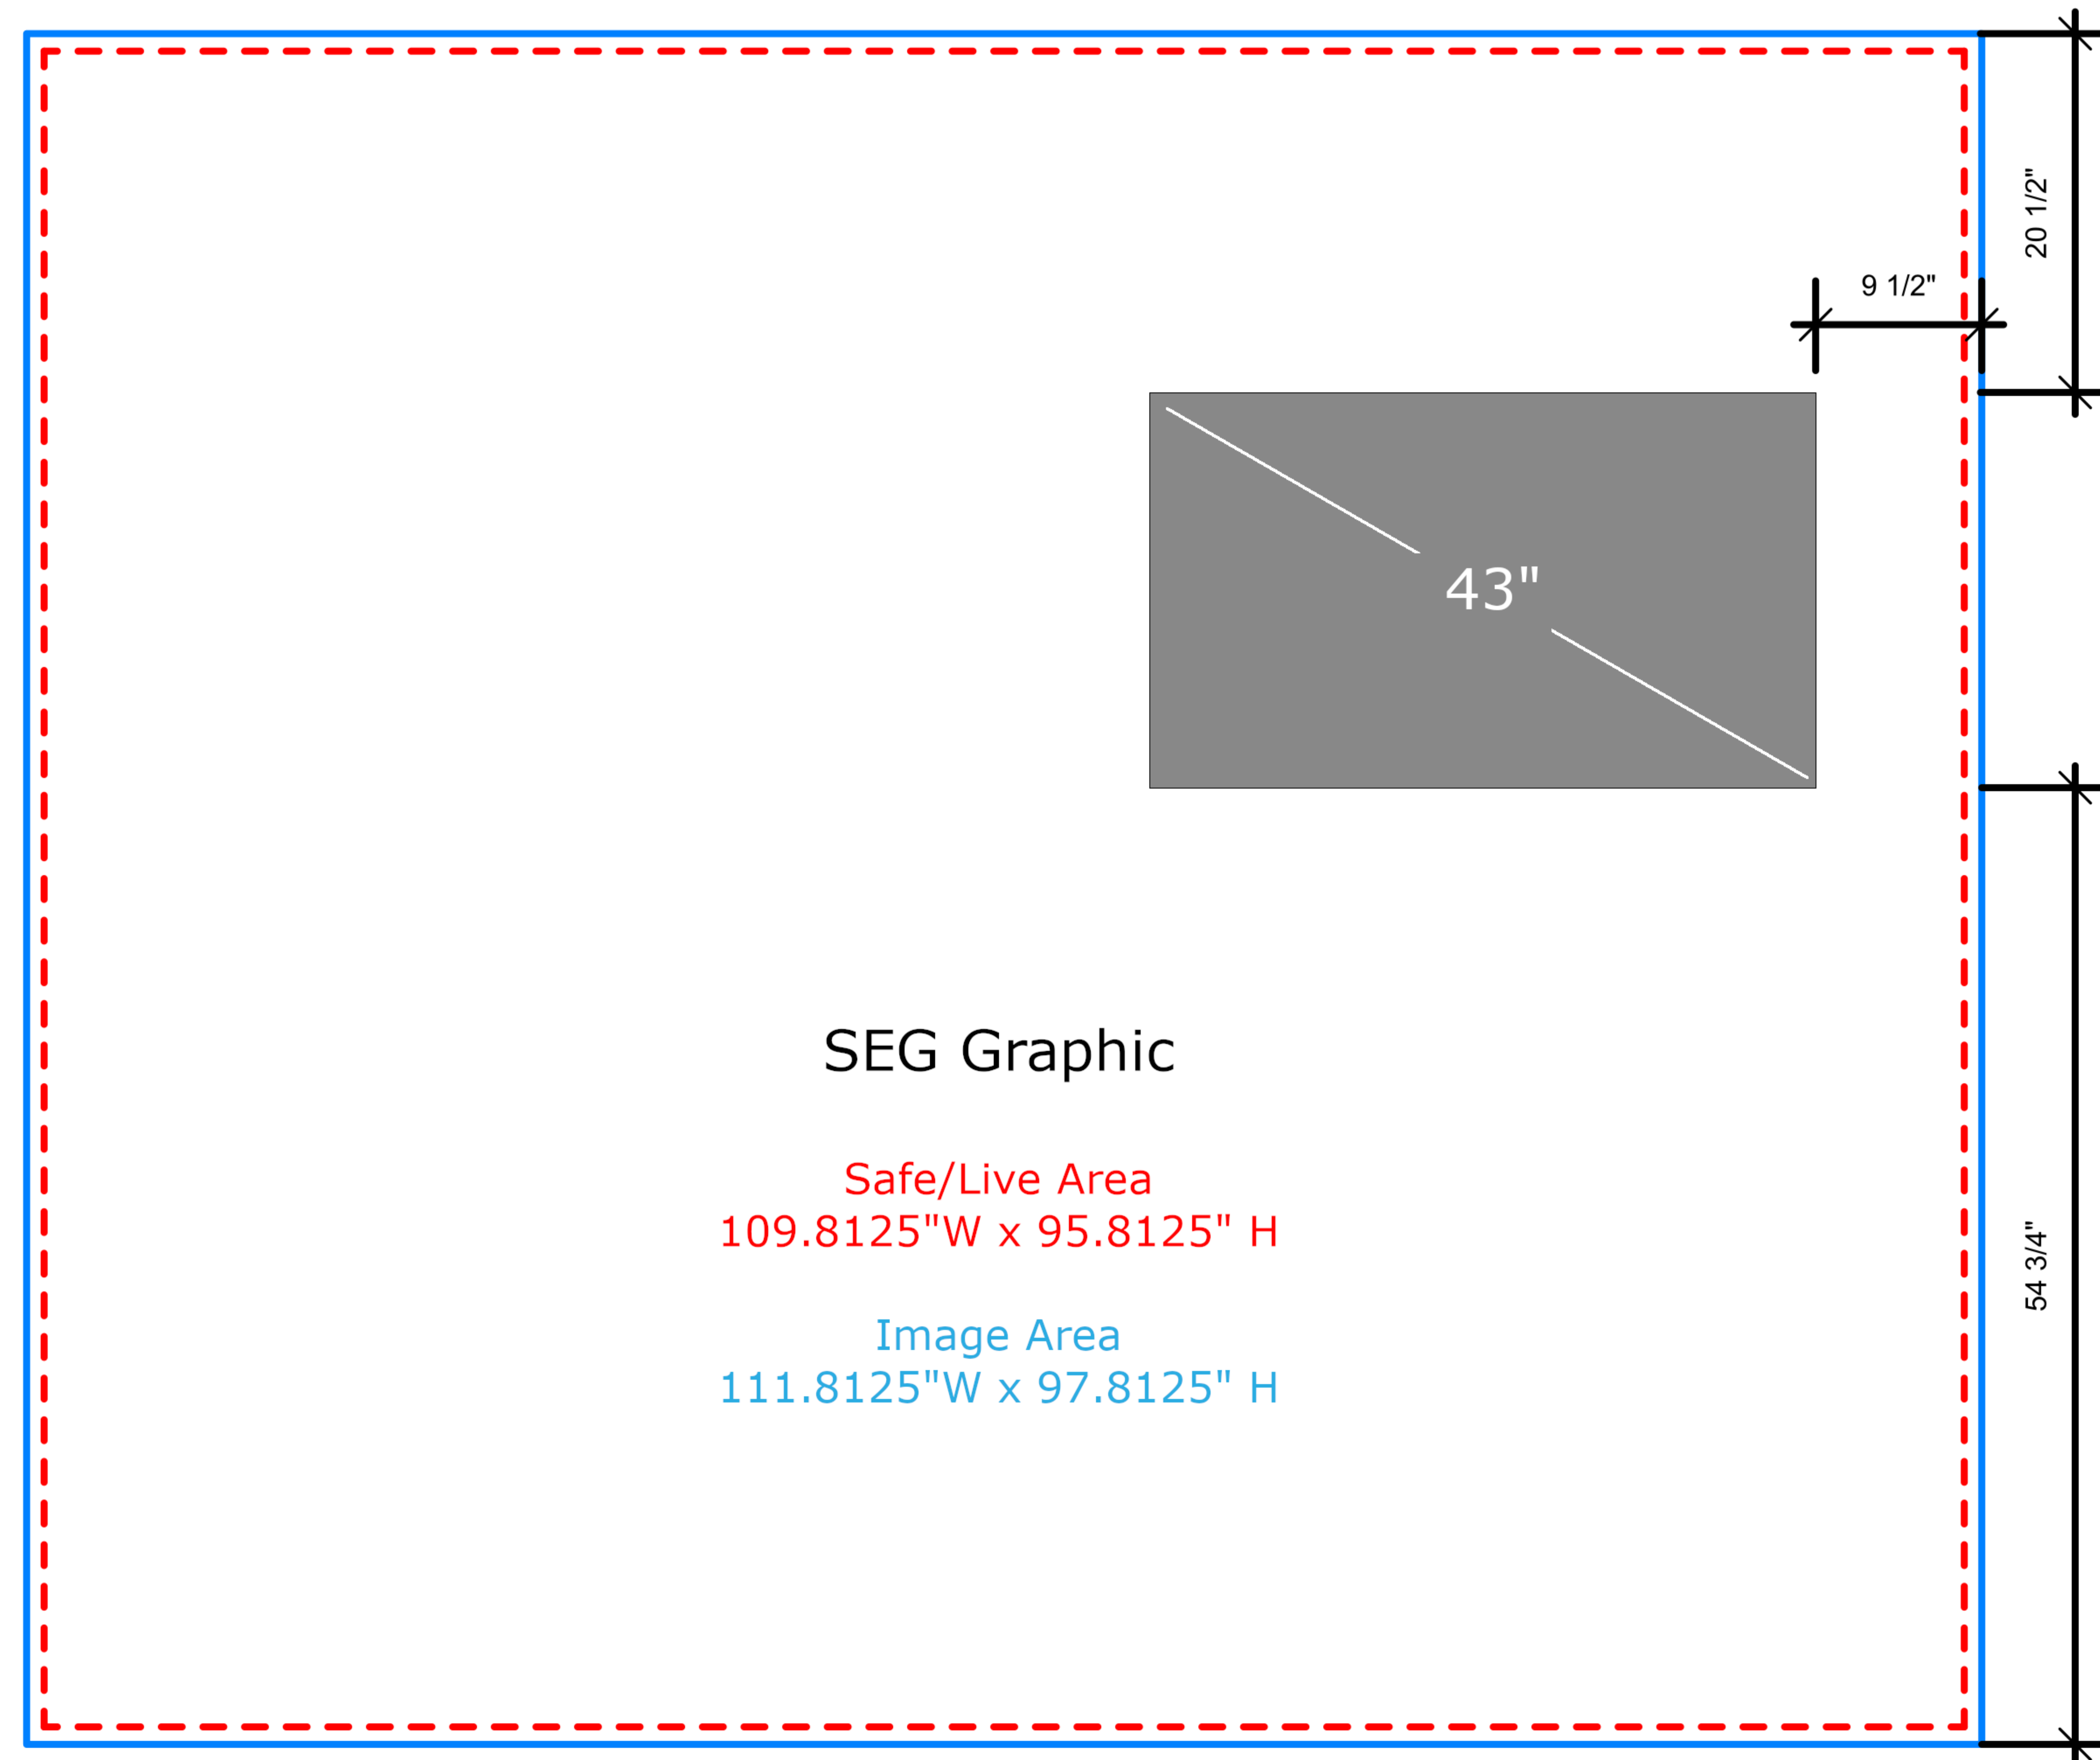

Graphic Template

10x10 SEG Fabric Inline Exhibit

NOTE: All Raster Art (jpg, tiff, psd, png, etc.) must be at least 100 dpi at print size.
Standard kits are often customized. Please check with Customer Service to ensure that this template matches your specific job.